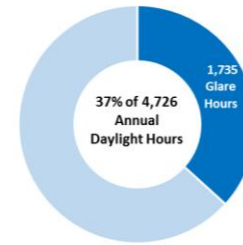

Glare from Direct Sun on the West Façade (All Sun-up Hrs)

Glare from Direct Sun on the East Façade (All Sun-up Hrs)

another reason Overstock is the most exciting place to work in Utah" says Overstock CEO Patrick Byrne. "More daylight translates to more creative, innovative, and optimistic employees." For Overstock, the cost of the glass is far outweighed by worker satisfaction. "Our annual payroll is \$100 million," Byrne says. "If we can do something that makes people 2% more efficient, then that is worth \$2 million." View is thrilled to play a key role in achieving Overstock's objectives by admitting abundant natural light to fuel creativity, innovation and productivity.