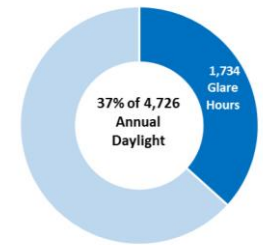

Glare from Direct Sun on the West Façade (All Sun-up Hrs)

Glare from Direct Sun on the East Façade (All Sun-up Hrs)

another reason Overstock is the most exciting place to work in Utah" says Overstock CEO Patrick Byrne. "More daylight translates to more creative, innovative, and optimistic employees." For Overstock, the cost of the glass is far outweighed by worker satisfaction. "Our annual payroll is \$100 million," Byrne says. "If we can do something that makes people 2% more efficient, then that is worth \$2 million." View is thrilled to play a key role in achieving Overstock's objectives by admitting abundant natural light to fuel creativity, innovation and productivity.