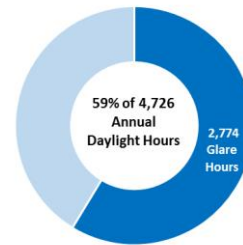

Glare from Direct Sun on the West Façade (All Sun-up Hrs)

Glare from Direct Sun on the East Façade (All Sun-up Hrs)

another reason Overstock is the most exciting place to work in Utah" says Overstock CEO Patrick Byrne. "More daylight translates to more creative, innovative, and optimistic employees." For Overstock, the cost of the glass is far outweighed by worker satisfaction. "Our annual payroll is \$100 million," Byrne says. "If we can do something that makes people 2% more efficient, then that is worth \$2 million." View is thrilled to play a key role in achieving Overstock's objectives by admitting abundant natural light to fuel creativity, innovation and productivity.